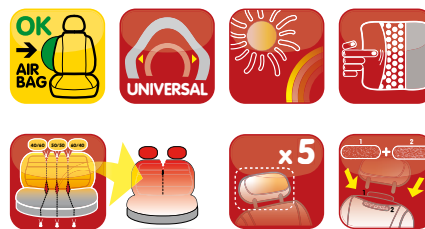

SET

Poliestere
Polyester

Tessuto a maglia aperta
Open mesh fabric

Web

WEB, SET FODERE COORDINATE

2 anteriori, 2 posteriori (con 3+3 cerniere), 5 copripoggiatesta. Tessuto in poliestere e imbottiture in spugna

WEB, SEAT COVER SET

2 fronts, 2 rears (with 3+3 zips), 5 headrest covers. Polyester and foam padding

54693	Nero+Nero	Black+Black
54694	Nero+Rosso	Black+Red
54695	Nero+Blu	Black+Blue
54696	Nero+Grigio	Black+Grey

Borsina / Bag 6