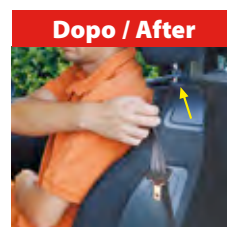

Sport Safety Belt

1 pc

CINTURA DI SICUREZZA SPORTIVA

Attacco a 4 punti. Nastro addominale e bretelle da 2". Fissaggio con piastre forate e moschettoni. Dispositivo di sgancio centrale. Prodotto testato e conforme a norma ECE-R 16.04

SPORT SAFETY BELT

4 points harness with quick-release buckle. 2" wide shoulder and lap straps. Supplied with fitting plates, rings and bolts. Universal for almost all cars. Tested and approved according to ECE-R 16.04

00995		Rosso	Red
00996		Blu	Blue

Scatola / Box 4

Omologazione valida per il solo utilizzo su vetture stradali e soggetta alle normative e limiti in vigore nello stato Europeo di utilizzo. Non omologata per uso agonistico su vetture da competizione e per altri usi agonistici in genere.

Approval valid for road use vehicles only and subject to the regulations and limitations in force in the European country where vehicle have been registered. Not approved for use on racing vehicles or motorsports.

PRONTO CINTURA AUTO, IL BRACCIO PORGI-CINTURA

Avvicina la cintura al guidatore o al passeggero anteriore quando risultano scomode da raggiungere perchè molto arretrate rispetto al sedile. Indispensabile per:

- Vetture a 2/3 porte con cintura in posizione arretrata.
- Persone che normalmente utilizzano l'auto con il sedile in posizione avanzata.

Universale: per tutte le vetture e tutti i sedili con aste poggiatesta ovali o rotonde. Estensione regolabile a piacere.

HANDY-BELT, SAFETY BELT EXTENSION ARM

Great for:

- 2/3 doors vehicles having safety belt standing back from the seat.
- Drivers or front passengers which commonly use the seats in forward position.

Universal: fits all vehicles and all headrests with round or oval pillars. Adjustable arm extension

72387

D/Blister 15