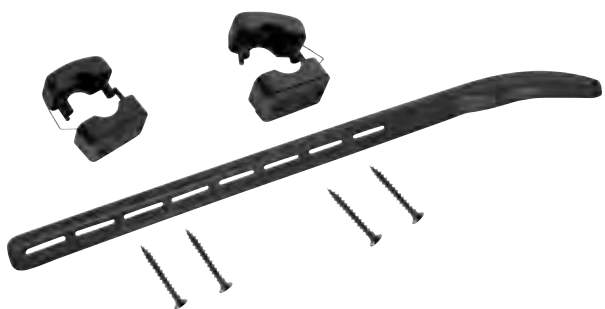

Omologazione valida per il solo utilizzo su vetture stradali e soggetta alle normative e limiti in vigore nello stato Europeo di utilizzo. Non omologata per uso agonistico su vetture da competizione e per altri usi agonistici in genere.

Approval valid for road use vehicles only and subject to the regulations and limitations in force in the European country where vehicle have been registered. Not approved for use on racing vehicles or motorsports.

PRONTO CINTURA AUTO, IL BRACCIO PORGI-CINTURA

Avvicina la cintura al guidatore o al passeggero anteriore quando risultano scomode da raggiungere perchè molto arretrate rispetto al sedile. Indispensabile per:

- Vetture a 2/3 porte con cintura in posizione arretrata.
- Persone che normalmente utilizzano l'auto con il sedile in posizione avanzata.

Universale: per tutte le vetture e tutti i sedili con aste poggiatesta ovali o rotonde. Estensione regolabile a piacere.

HANDY-BELT, SAFETY BELT EXTENSION ARM

Great for:

- 2/3 doors vehicles having safety belt standing back from the seat.
- Drivers or front passengers which commonly use the seats in forward position.

Universal: fits all vehicles and all headrests with round or oval pillars. Adjustable arm extension

72387

D/Blister 15