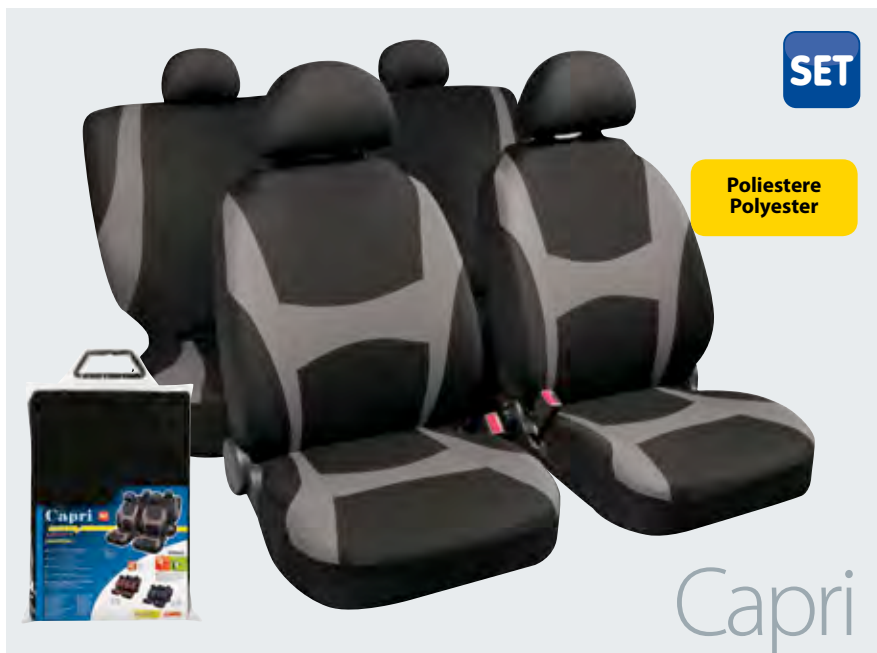

SET

Poliestere Polyester

Capri

CAPRI, SET FODERE COORDINATE

2 anteriori, 2 posteriori, 4 copripoggiatesta

CAPRI, STRETCH-FIT CAR SEAT COVER SET

2 fronts, 2 rears, 4 headrest covers

54947	Nero/Grigio	Black/Grey
54948	Nero/Rosso	Black/Red
54949	Nero/Blu	Black/Blue

Busta / Bag 10

STRETCH - FIT SERIES