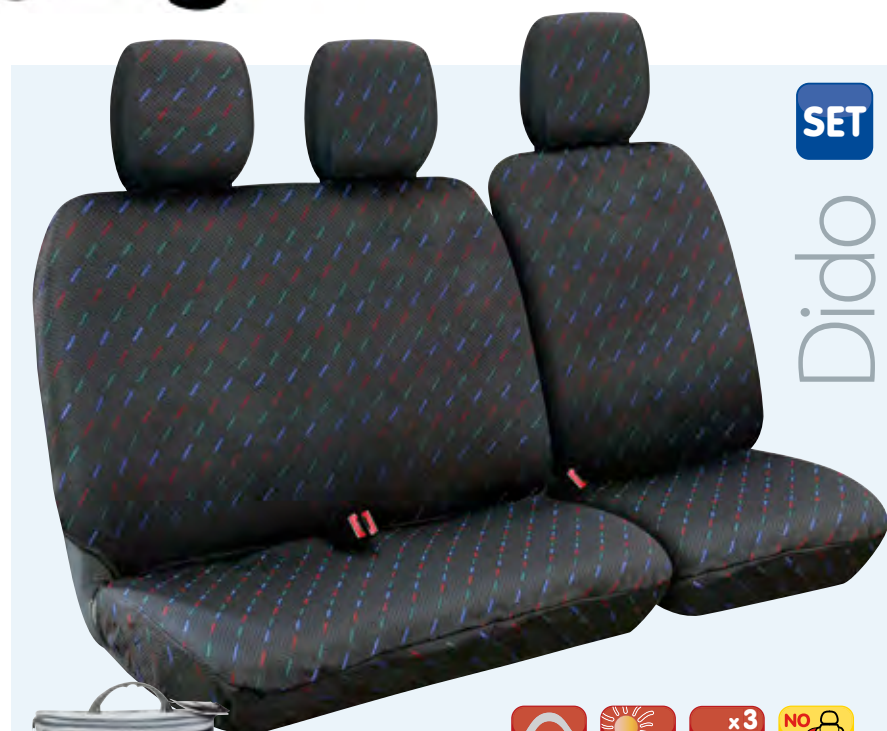

SET

Dido

DIDO, SET FODERE PER FURGONE

Prodotte in spesso tessuto jacquard ad alta resistenza all'usura ed allo strappo

DIDO, VAN SEAT COVER SET

Premium quality, high wear and tear resistant jacquard fabric

DIDO-1

FURGONE SENZA AVVOLGICINTURA VAN WITHOUT BELT REWINDER

54794	Grigio	Grey
54795	Nero	Black
54796	Blu	Blue

Busta / Bag 6

DIDO-2

FURGONE CON AVVOLGICINTURA VAN WITH BELT REWINDER

54797	Grigio	Grey
54798	Nero	Black
54799	Blu	Blue

Busta / Bag 6