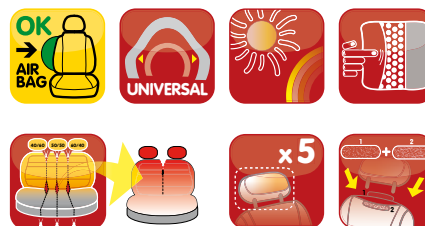

COMET, SET FODERE COORDINATE

2 anteriori, 2 posteriori (con 3+3 cerniere), 5 copripoggiatesta. Tessuto in poliestere e imbottiture in spugna

COMET, HIGH-QUALITY CAR SEAT COVER SET

2 fronts, 2 rears (with 3+3 zips), 5 headrest covers. Polyester and foam padding

54690	Grigio+Rosso	Grey+Red
54691	Grigio+Blu	Grey+Blue
54692	Grigio+Nero	Grey+Black

Borsina / Bag 6