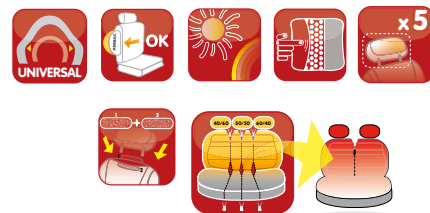

SET

Poliestere Polyester

FASHION-TREND SERIES
Speed

SPEED, SET FODERE COORDINATE
2 anteriori, 2 posteriori (con 3+3 cerniere), 5 copripoggiatesta. Tessuto in poliestere e imbottiture in spugna

SPEED, SEAT COVER SET
2 fronts, 2 rears (with 3+3 zips), 5 headrest covers. Polyester and foam padding

54675

Nero+Grigio Black+Grey

54676

Nero+Blu Black+Blue

54677

Nero+Rosso Black+Red

Borsina / Bag 6