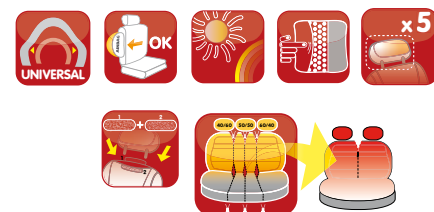

SET

**Poliestere
Polyester**

Leopard

LEOPARD, SET FODERE COORDINATE
2 anteriori, 2 posteriori (con 3+3 cerniere),
5 copripoggiatesta. Tessuto in poliestere e
imbottiture in spugna

LEOPARD, SEAT COVER SET
2 fronts, 2 rears (with 3+3 zips), 5 headrest covers.
Polyester and foam padding

54673

Borsina / Bag 6

**FASHION-TREND
SERIES**