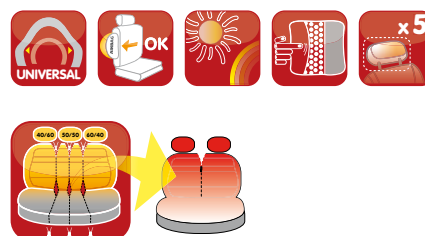

SET

**CON
IMBOTTITURE DI
CONTENIMENTO
WITH BOLSTERS**

**100% JACQUARD
FRONTE + RETRO**

Sport Edition
De-Luxe

**DE-LUXE SPORT EDITION,
SET FODERE COORDINATE**

Seduta e schienale super-imbottiti e trapuntati. Rivestimento anteriore e tessuto elasticizzato in jacquard 100% coordinato. Sedili anteriori con imbottiture di contenimento sportive e tasca sul retro. Completo di 5 copri poggiatesta.

**DE-LUXE SPORT EDITION,
HIGH-QUALITY CAR SEAT COVER SET**

Extra-thick quilted front. 100% tailored jacquard on front and rear stretch. Foam padded sport bolster on front seats and backrest. With rear pocket. Includes 5 head-rests covers.

54801	Nero	Black
54802	Grigio	Grey
54803	Beige	Beige
54804	Blu	Blue

Scatola / Box 3

SET

**Poliestere
Polyester**

Alissa

ALISSA, SET FODERE COORDINATE

2 anteriori, 2 posteriori (con 3+3 cerniere), 5 copripoggiatesta. Tessuto in poliestere e imbottiture in spugna

ALISSA, SEAT COVER SET

2 fronts, 2 rears (with 3+3 zips), 5 headrest covers. Polyester and foam padding

54930	Nero	Black
54931	Antracite	Anthracite
54932	Grigio	Grey
54933	Blu	Blue
54934	Rosso	Red

Borsina / Bag 6