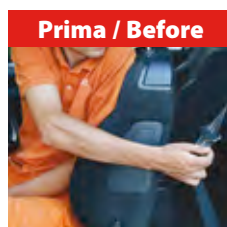

Sport Safety Belt

1 pc

CINTURA DI SICUREZZA SPORTIVA

Attacco a 4 punti. Nastro addominale e bretelle da 2". Fissaggio con piastre forate e moschettoni. Dispositivo di sgancio centrale. Prodotto testato e conforme a norma ECE-R 16.04

SPORT SAFETY BELT

4 points harness with quick-release buckle. 2" wide shoulder and lap straps. Supplied with fitting plates, rings and bolts. Universal for almost all cars. Tested and approved according to ECE-R 16.04

00995		Rosso	Red
00996		Blu	Blue

Scatola / Box 4

Omologazione valida per il solo utilizzo su vetture stradali e soggetta alle normative e limiti in vigore nello stato Europeo di utilizzo. Non omologata per uso agonistico su vetture da competizione e per altri usi agonistici in genere.

Approval valid for road use vehicles only and subject to the regulations and limitations in force in the European country where vehicle have been registered. Not approved for use on racing vehicles or motorsports.

PRONTO CINTURA AUTO, IL BRACCIO PORGI-CINTURA

Avvicina la cintura al guidatore o al passeggero anteriore quando risultano scomode da raggiungere perchè molto arretrate rispetto al sedile. Indispensabile per:

- Vetture a 2/3 porte con cintura in posizione arretrata.
- Persone che normalmente utilizzano l'auto con il sedile in posizione avanzata.

Universale: per tutte le vetture e tutti i sedili con aste poggiatesta ovali o rotonde. Estensione regolabile a piacere.

HANDY-BELT, SAFETY BELT EXTENSION ARM

Great for:

- 2/3 doors vehicles having safety belt standing back from the seat.
- Drivers or front passengers which commonly use the seats in forward position.

Universal: fits all vehicles and all headrests with round or oval pillars. Adjustable arm extension

72387

D/Blister 15