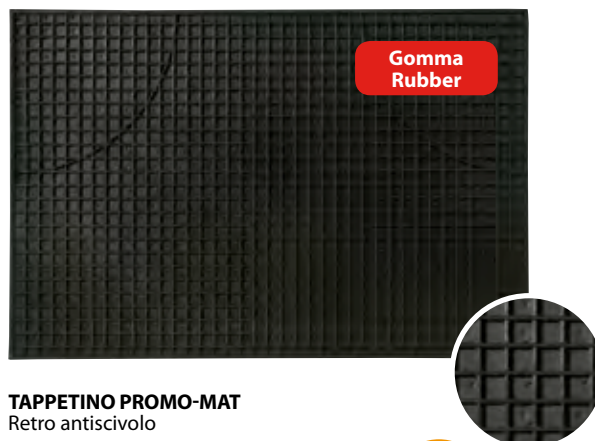

TAPPETINO PROMO-MAT

Retro antiscivolo

PROMO-MAT

Anti-slip underside

26011 32x46 cm - 0,55 kg

Sfuso / Bulk 20

QUANTITÀ
MINIMA ORD.
20
M.O.Q.