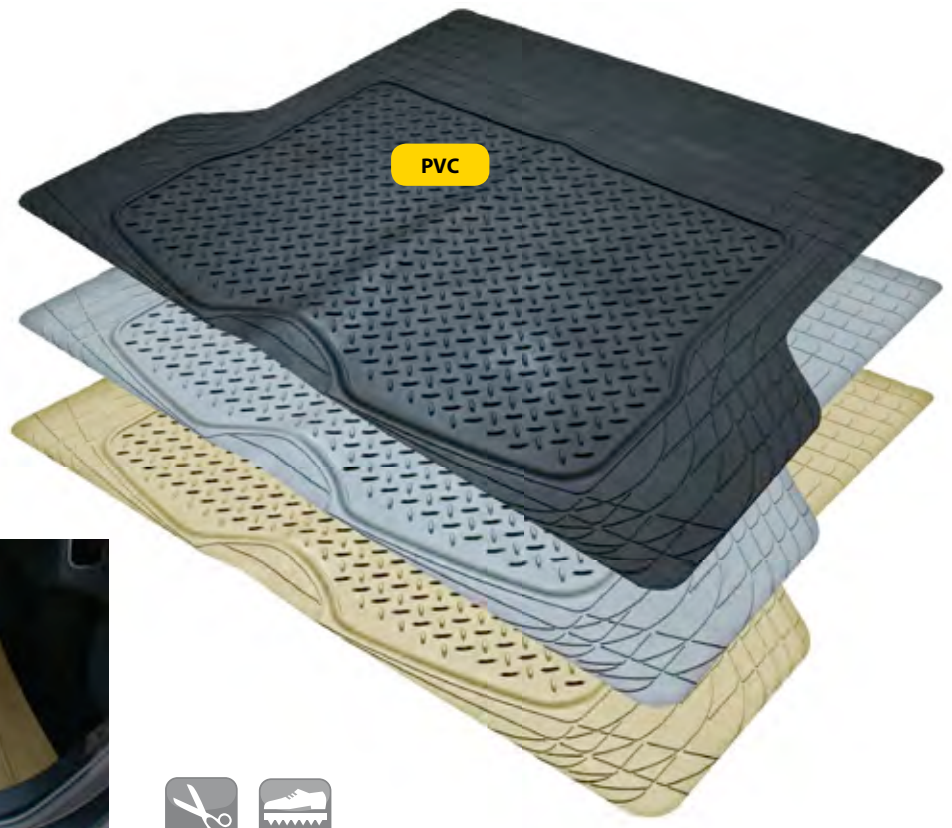

Premium Series

TOTAL PROTECTION, TAPPETO BAULE

Copertura e protezione totale, rilievi maggiorati e pretagliato per una perfetta copertura, retro antiscivolo.

Universale, in morbido PVC, resistente e lavabile

TOTAL PROTECTION, TOTAL COVERAGE TRUNK MAT

High protection, PVC material, relief pattern multi trim lines, keeps dirt, and moisture away from trunk floor.

Universal, multi trim lines fits all vehicles, no fade, washable and resistant

24022	Nero	Black	M	126x80 cm 4,40 kg
24023	Grigio	Grey		
24024	Beige	Beige		

24026	Nero	Black	L	144x109,5 cm 5,60 kg
24027	Grigio	Grey		
24028	Beige	Beige		

Scatola / Box 4