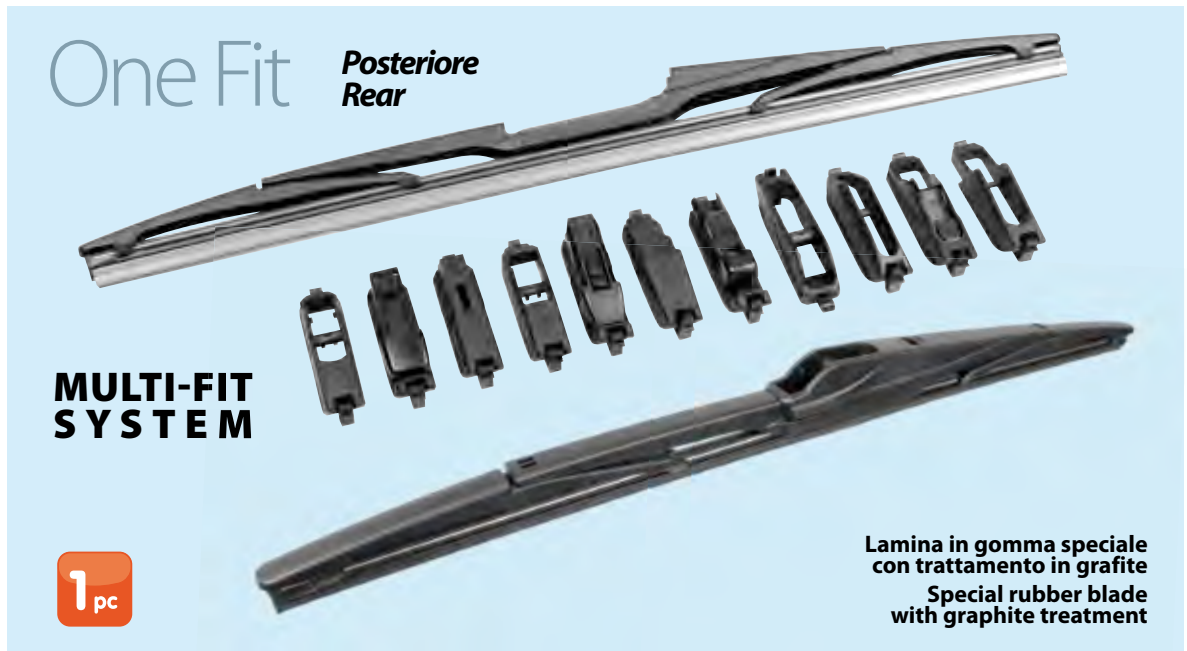

ONE FIT, SPAZZOLA TERGICRISTALLO POSTERIORE
Sistema di montaggio multiplo con 11 raccordi in dotazione.
• Universale, per la quasi totalità delle vetture in circolazione.
• Perfetta aderenza per una pulizia efficace.
• Lamina in gomma speciale con trattamento in grafite per minimizzare l'attrito a contatto con il cristallo

ONE FIT, REAR WIPER BLADE
Multi-Fitting system with 11 adapters.
• Fit most cars.
• Efficient and smooth wiping performance in any condition.
• Special rubber blade to minimize friction

19211	28 cm (11")	Scatola/Box	10 / 50
19212	31 cm (12")	Scatola/Box	10 / 50
19213	33 cm (13")	Scatola/Box	10 / 50
19214	35 cm (14")	Scatola/Box	10 / 50
19215	38 cm (15")	Scatola/Box	10 / 50
19216	41 cm (16")	Scatola/Box	10 / 50

**11 Adattatori inclusi
11 Adapters included**