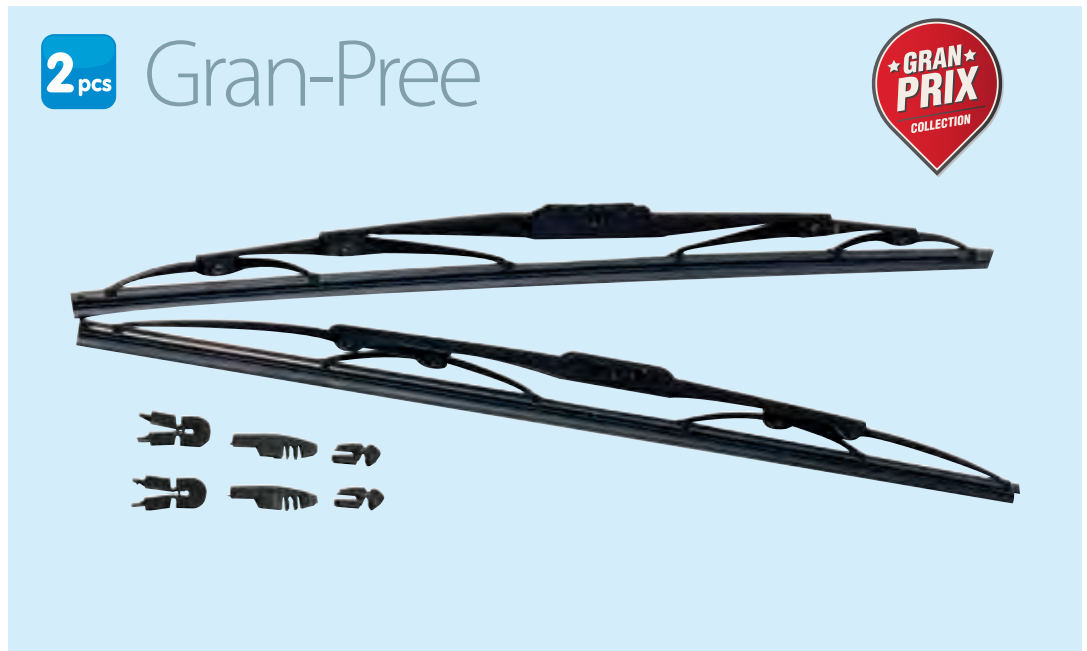

2 pcs Gran-Pree

GRAN-PREE
SPAZZOLE TERGICRISTALLO, CONFEZIONE IN COPPIA
Telaio ed archetti in metallo.
Gomma di lunga durata con laminatura in grafite.
Kit di attacchi universali adatti a tutte le vetture

GRAN-PREE, WIPER BLADES, PAIR PACK
Metal frames and arches.
Long life rubber blade with graphite coating.
Universal fit adapter kit.

19420	28 cm (11")	D/Blister	10 / 50
19421	33 cm (13")	D/Blister	10 / 50
19422	35 cm (14")	D/Blister	10 / 50
19423	38 cm (15")	D/Blister	10 / 50
19424	41 cm (16")	D/Blister	10 / 50
19425	43 cm (17")	D/Blister	10 / 50
19426	45 cm (18")	D/Blister	10 / 50
19427	48 cm (19")	D/Blister	10 / 50
19428	51 cm (20")	D/Blister	10 / 50
19429	53 cm (21")	D/Blister	10 / 50
19430	55 cm (22")	D/Blister	10 / 50
19431	60 cm (24")	D/Blister	10 / 50

Indicata per vetture con tergi originali di tipo:
Suitable for vehicles fitted with original wiper type:

STANDARD