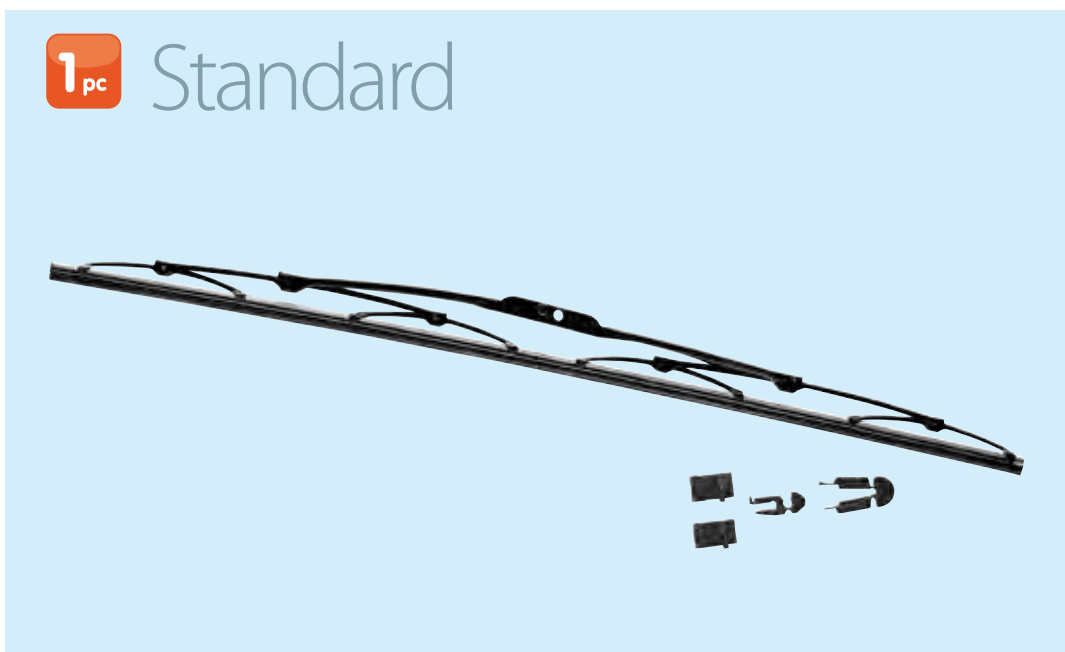

STANDARD - SPAZZOLA TERGICRISTALLO, CONFEZIONE SINGOLA
Telaio ed archetti in metallo anodizzato
Gomma di lunga durata con laminatura di grafite
Kit di attacchi universali adatti a tutte le vetture

STANDARD - WIPER BLADE, SINGLE PACK
Anodized metal frame and arches
Long life rubber blade with graphite coating
Universal fit adapters kit

19060	33 cm (13")	Blister	10 / 50
19061	35 cm (14")	Blister	10 / 50
19062	38 cm (15")	Blister	10 / 50
19063	41 cm (16")	Blister	10 / 50
19064	45 cm (18")	Blister	10 / 50
19065	48 cm (19")	Blister	10 / 50
19066	51 cm (20")	Blister	10 / 50
19067	53 cm (21")	Blister	10 / 50
19068	55 cm (22")	Blister	10 / 50
19069	60 cm (24")	Blister	10 / 50
19160	65 cm (26")	Blister	10 / 50

Indicata per vetture
con tergi originali di tipo:
Suitable for vehicles
fitted with original wiper type:

STANDARD