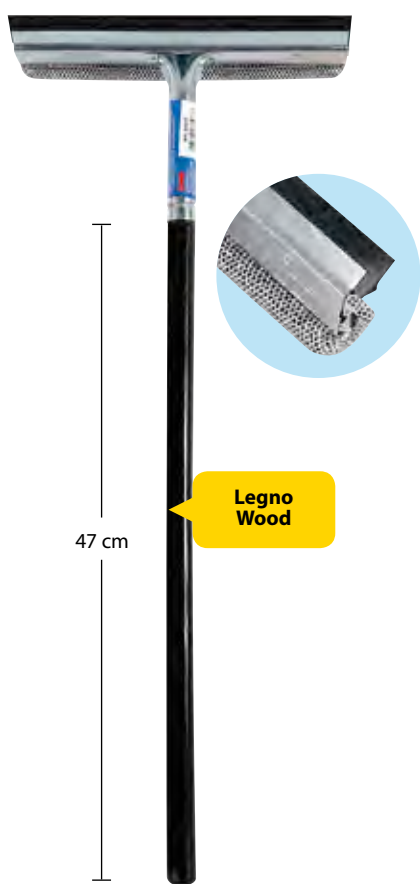

With 80 cm aluminium handle. Natural rubber blade, anti-insects net on sponge

37471 25 cm

D/Blister 50

Telescopico
Telescopic
70 ⇄ 130 cm

Alluminio
Aluminium

PULIVETRO SUPER-PROFESSIONALE

In metallo, con manico telescopico in alluminio 70-130 cm.

PULIVETRO PROFESSIONALE CON PROLUNGA IN LEGNO

In metallo, manico cm 12 + prolunga in legno cm 47

PROFESSIONAL METAL SQUEEGEE WITH EXTRA WOODEN HANDLE

Metal handle cm 12 + wooden handle cm 47

37470 25 cm

Sfuso / Bulk 24

47 cm

Legno
Wood

**PULIVETRO
SUPER-PROFESSIONALE**

Pulivetro con speciale rete antinsetti in poliestere al cromo.
Manico in legno cm 47

SUPER-PROFESSIONAL SQUEEGEE

Professional squeegee with special Chromed Polyester anti-insect net.
Wooden handle cm 47