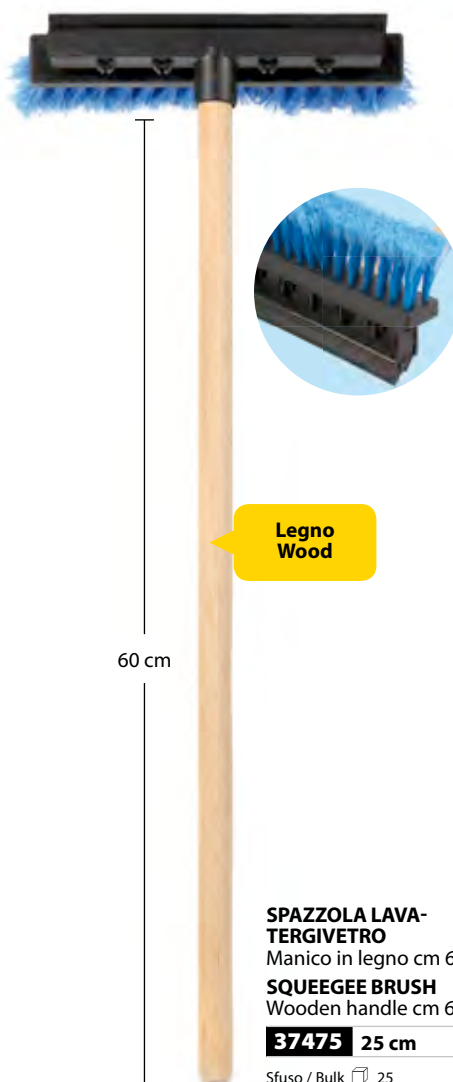

60 cm

Legno
Wood

**SPAZZOLA LAVA-
TERGIVETRO**

Manico in legno cm 60

SQUEEGEE BRUSH

Wooden handle cm 60

37475 25 cm

Sfuso / Bulk 25